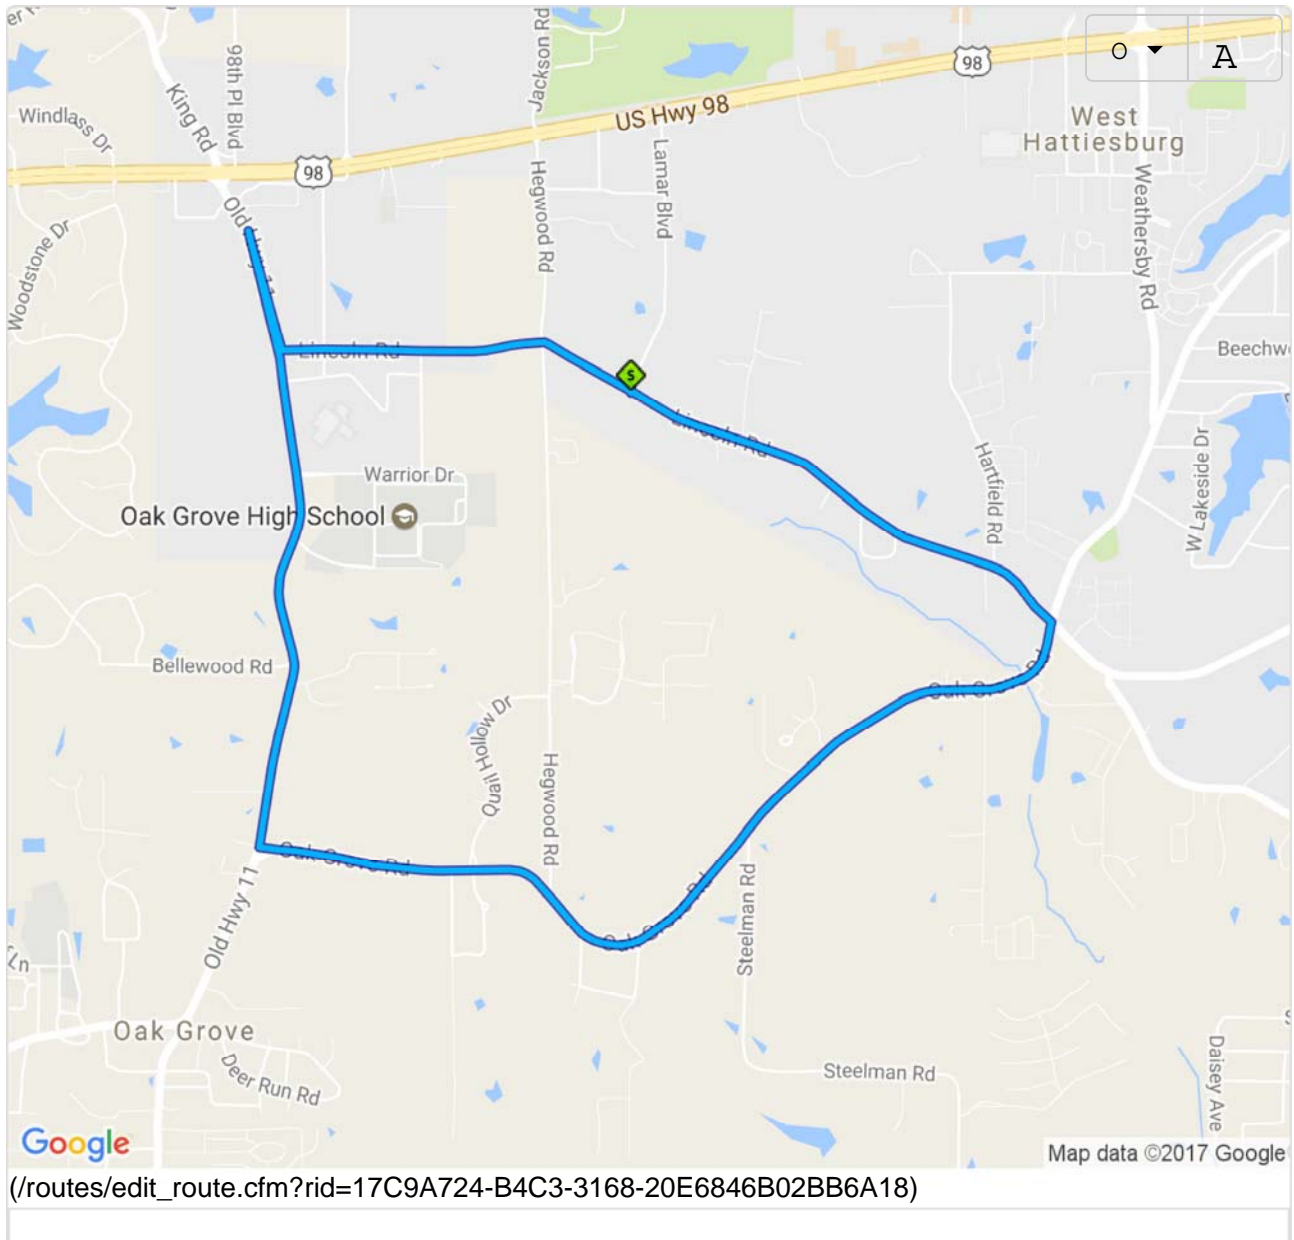

Memorial 13.1 Running Map in Hattiesburg (/running-routes/US/Mississippi/Hattiesburg/), Mississippi (/running-routes/US/Mississippi/), US (/running-routes/US/)

Created by guest

Start at Lincoln Rd, Slight Right; Turn Right On OLD Hwy 11 to Post Office; Make turn back on OLD Hwy 11 to Oak Grove Road; Turn Left on Oak Grove Road; Turn Left on Lincoln Road and Repeat.

Max Ascent		0
Max Descent		0
Total Ascent		0
Total Descent		0
Route elevation courtesy of Hey What's That? (http://www.heywhatsthat.com/?reflat=31.3094258915&reflng=-89.395339536)		
Distance	13.1 miles	[
Speed	3 mph	=
Pace	20:00 mins/mile	=
Time	4:22:00	=
Calories	1886.3	=